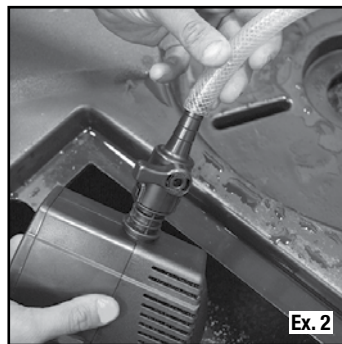

STEP 1

- Set the fountain on an appropriate basin or reservoir (Ex. 1).

STEP 2

- Connect the pipe to the water pump (not included) and set the pump in the basin or reservoir (Ex. 2).

STEP 3

- Fill the basin or reservoir with water (Ex. 3).

STEP 4

- Plug in the pump and enjoy (Ex. 4).

Quick and Easy Fountain Assembly

MEDIUM SCALLOPED URN (#78239)

The Medium Scalloped Urn comes in two parts for easy transport. Assemble the fountain by stacking the sections and locking them in place by twisting in a clockwise motion.

LARGE SCALLOPED URN (#78240)

The Large Scalloped Urn comes in four parts for easy transport. Assemble the fountain by stacking the sections and locking them in place by twisting in a clockwise motion.

Recommended Products