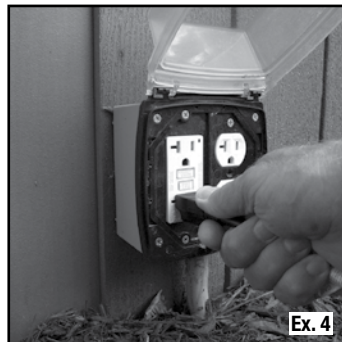

STEP 1

- Set the fountain on an appropriate basin or reservoir (Ex. 1).

STEP 2

- Connect the pipe to the water pump (not included) and set the pump in the basin or reservoir (Ex. 2).

STEP 3

- Fill the basin or reservoir with water (Ex. 3).

STEP 4

- Plug in the pump and enjoy (Ex. 4).

Quick and Easy Fountain Assembly

MEDIUM SCALLOPED URN (#78239)

The Medium Scalloped Urn comes in two parts for easy transport. Assemble the fountain by stacking the sections and locking them in place by twisting in a clockwise motion.