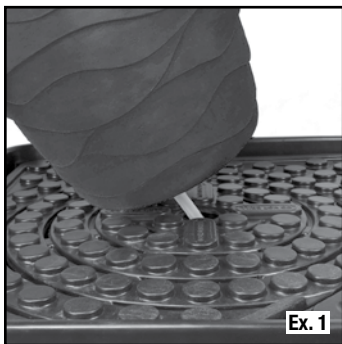

STEP 1

- Set the fountain on an appropriate basin or reservoir (Ex. 1).

STEP 2

- Connect the pipe to the water pump (not included) and set the pump in the basin or reservoir (Ex. 2).

STEP 3

- Fill the basin or reservoir with water (Ex. 3).

STEP 4

- Plug in the pump and enjoy (Ex. 4).

Quick and Easy Fountain Assembly

MEDIUM SCALLOPED URN (#78239)

The Medium Scalloped Urn comes in two parts for easy transport. Assemble the fountain by stacking the sections and locking them in place by twisting in a clockwise motion.

LARGE SCALLOPED URN (#78240)

The Large Scalloped Urn comes in four parts for easy transport. Assemble the fountain by stacking the sections and locking them in place by twisting in a clockwise motion.

Recommended Products

78240 LARGE SCALLOPED URN

Le grand modèle de la fontaine en forme d'urne à écailles est fourni en quatre parties pour faciliter son transport. Assemblez la fontaine en empilant une partie sur l'autre et en verrouillant l'ensemble en tournant chaque partie dans le sens des aiguilles d'une montre.